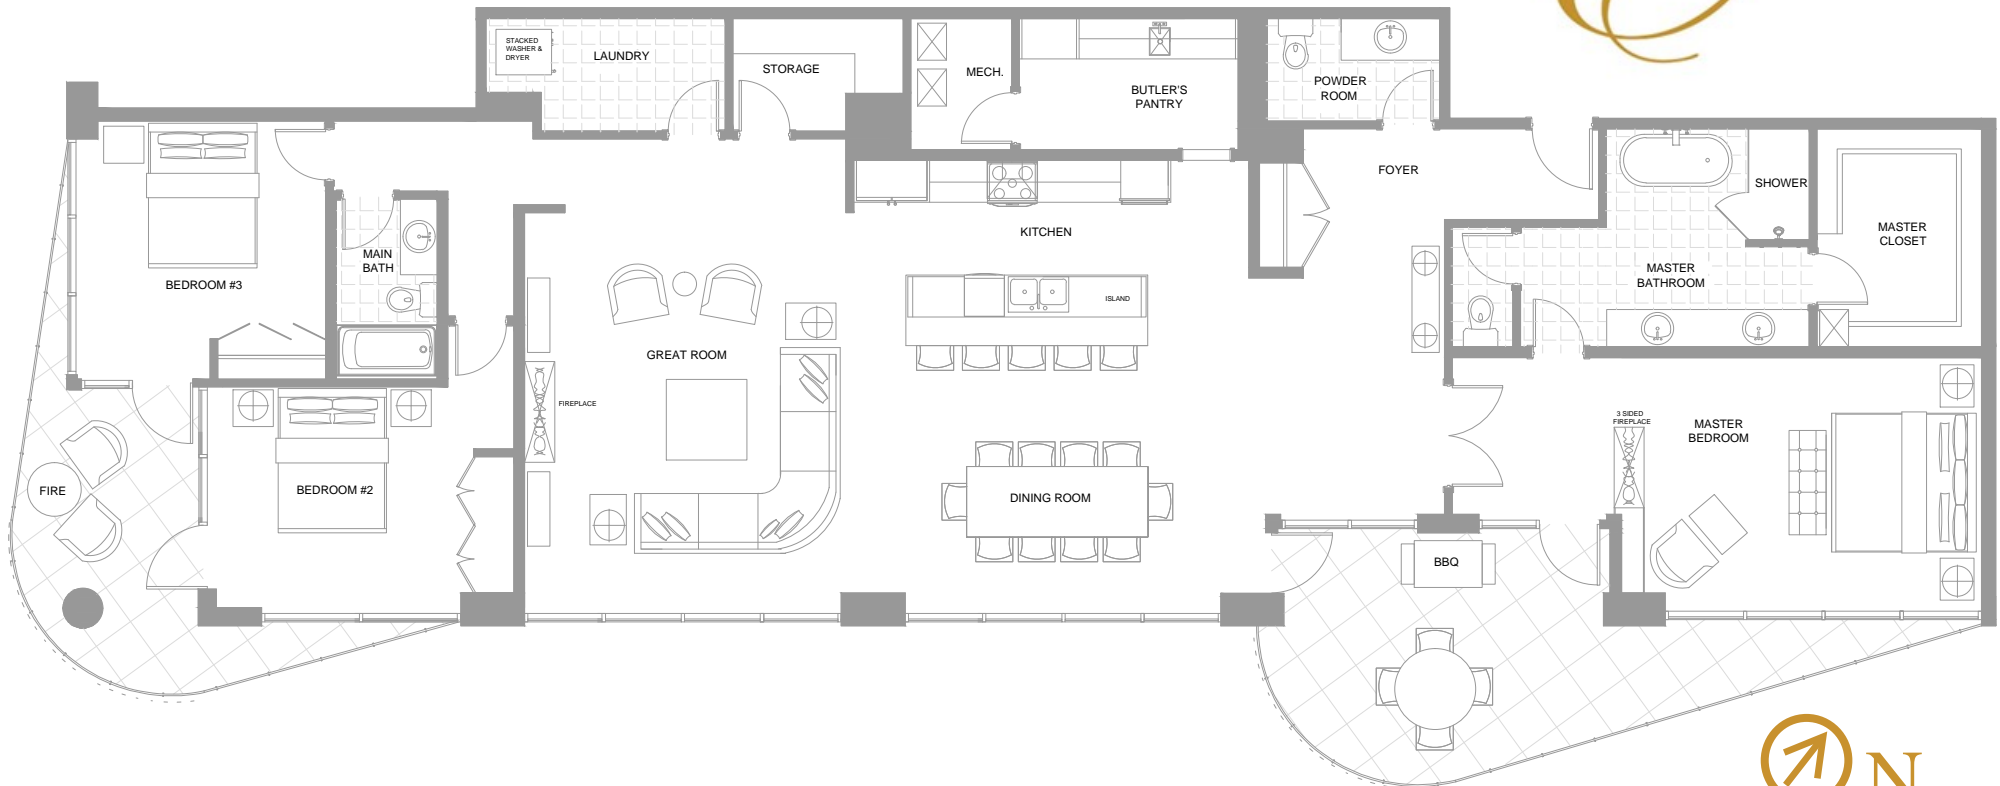

# ESCALA

**602**

**3 Bedrooms - 2.5 Baths**

**Indoor 2444 sq. ft**

Outdoor 425 sq. ft.

Total Living Space 2869 sq. ft.

<b>LIVING ROOM</b>	16'-4" X 19'-10.75"
<b>DINING ROOM</b>	20'-5.25" X 10'-2.75"
<b>KITCHEN</b>	19'-7.25" X 12'-3"
<b>MASTER BEDROOM</b>	7'-10.25" X 12'-7"
<b>MASTER BATH</b>	14'-4" X 10'-9.75"
<b>BEDROOM 2</b>	15'-2.75" X 11'-3"
<b>BEDROOM 3</b>	12'-4.5" X 12'-9.5"
<b>W.I.C</b>	8'-2" X 10'-9.75"